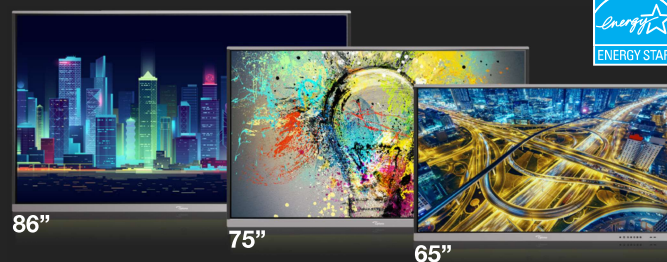

## SPECIFICATIONS

Size	65"	75"	86"
Model	5651RK	5751RK	5861RK
<b>Display</b>			
Back light	LED-backlit with ambient light sensor		
Resolution	4K UHD (3840 x 2160)		
Brightness	370 cd/m <sup>2</sup>		
Contrast	1200:1 / 4,000:1 Dynamic Contrast		
Viewing angle	178°		
Response time	8ms		
Life time	Up to 50,000 hours		
Display color	1.07B (10-bit)		
Audio	2x16W (stereo)		
Surface hardness	7H		
Glass	Anti-glare, toughened glass with oleophobic coating		
<b>Power</b>			
Power supply	AC 100-240V - 50/60Hz		
Power consumption	121.07W (average) 350W (max)	124.25W (average) 350W (max)	157.91W (average) 550W (max)
Standby power consumption	≤ 0.5W		
<b>Dimensions</b>			
Dimension (LxHxD)	58.62" x 35.32" x 3.39"	67.32" x 40.16" x 3.39"	77.05" x 45.67" x 3.39"
Packing dimension	65.39" x 8.23" x 41.54"	73.43" x 11.22" x 44.88"	87.24" x 11.22" x 54.13"
Vesa mount	600x400mm	800x400mm	800x600mm
Net weight	88.63lbs	114.09lbs	142.53lbs
Gross weight	113.1lbs	155.10lbs	210.65lbs
<b>Connectivity</b>			
VGA in	1		
HDMI 2.0 in	3		
HDMI 2.0 out	1		
Audio in	1		
Audio out	1		
S/PDIF out (optical)	1		
USB 2.0	3 (1 rear, 2 front)		
USB 3.0	3		
USB touch out	2		
RS232	1		
RJ45	1		
OPS module slot	1		
<b>Touch System</b>			
Touch type	Ultra-fine Infrared (IR)		
OS compatibility	Windows 10 / 8, 7 / XP Linux Mac OS X Android, Chrome OS		
Touch points	Up to 20-points		
Response time	≤10ms		
Accuracy	<1.5mm		
Air gap	1mm		
Writing tools	Fingers, passive infrared pen		
<b>Embedded System</b>			
Android OS	Android 8.0 (Oreo)		
CPU	ARM big,LITTLE SoC (dual-core A73 + dual-core A53)		
Graphics	Quad-core Mali G51		
RAM	4GB		
Storage	32GB		
Wi-Fi	Optional Accessory - 802.11ac (dual band)		
Bluetooth	Bluetooth 4.0		